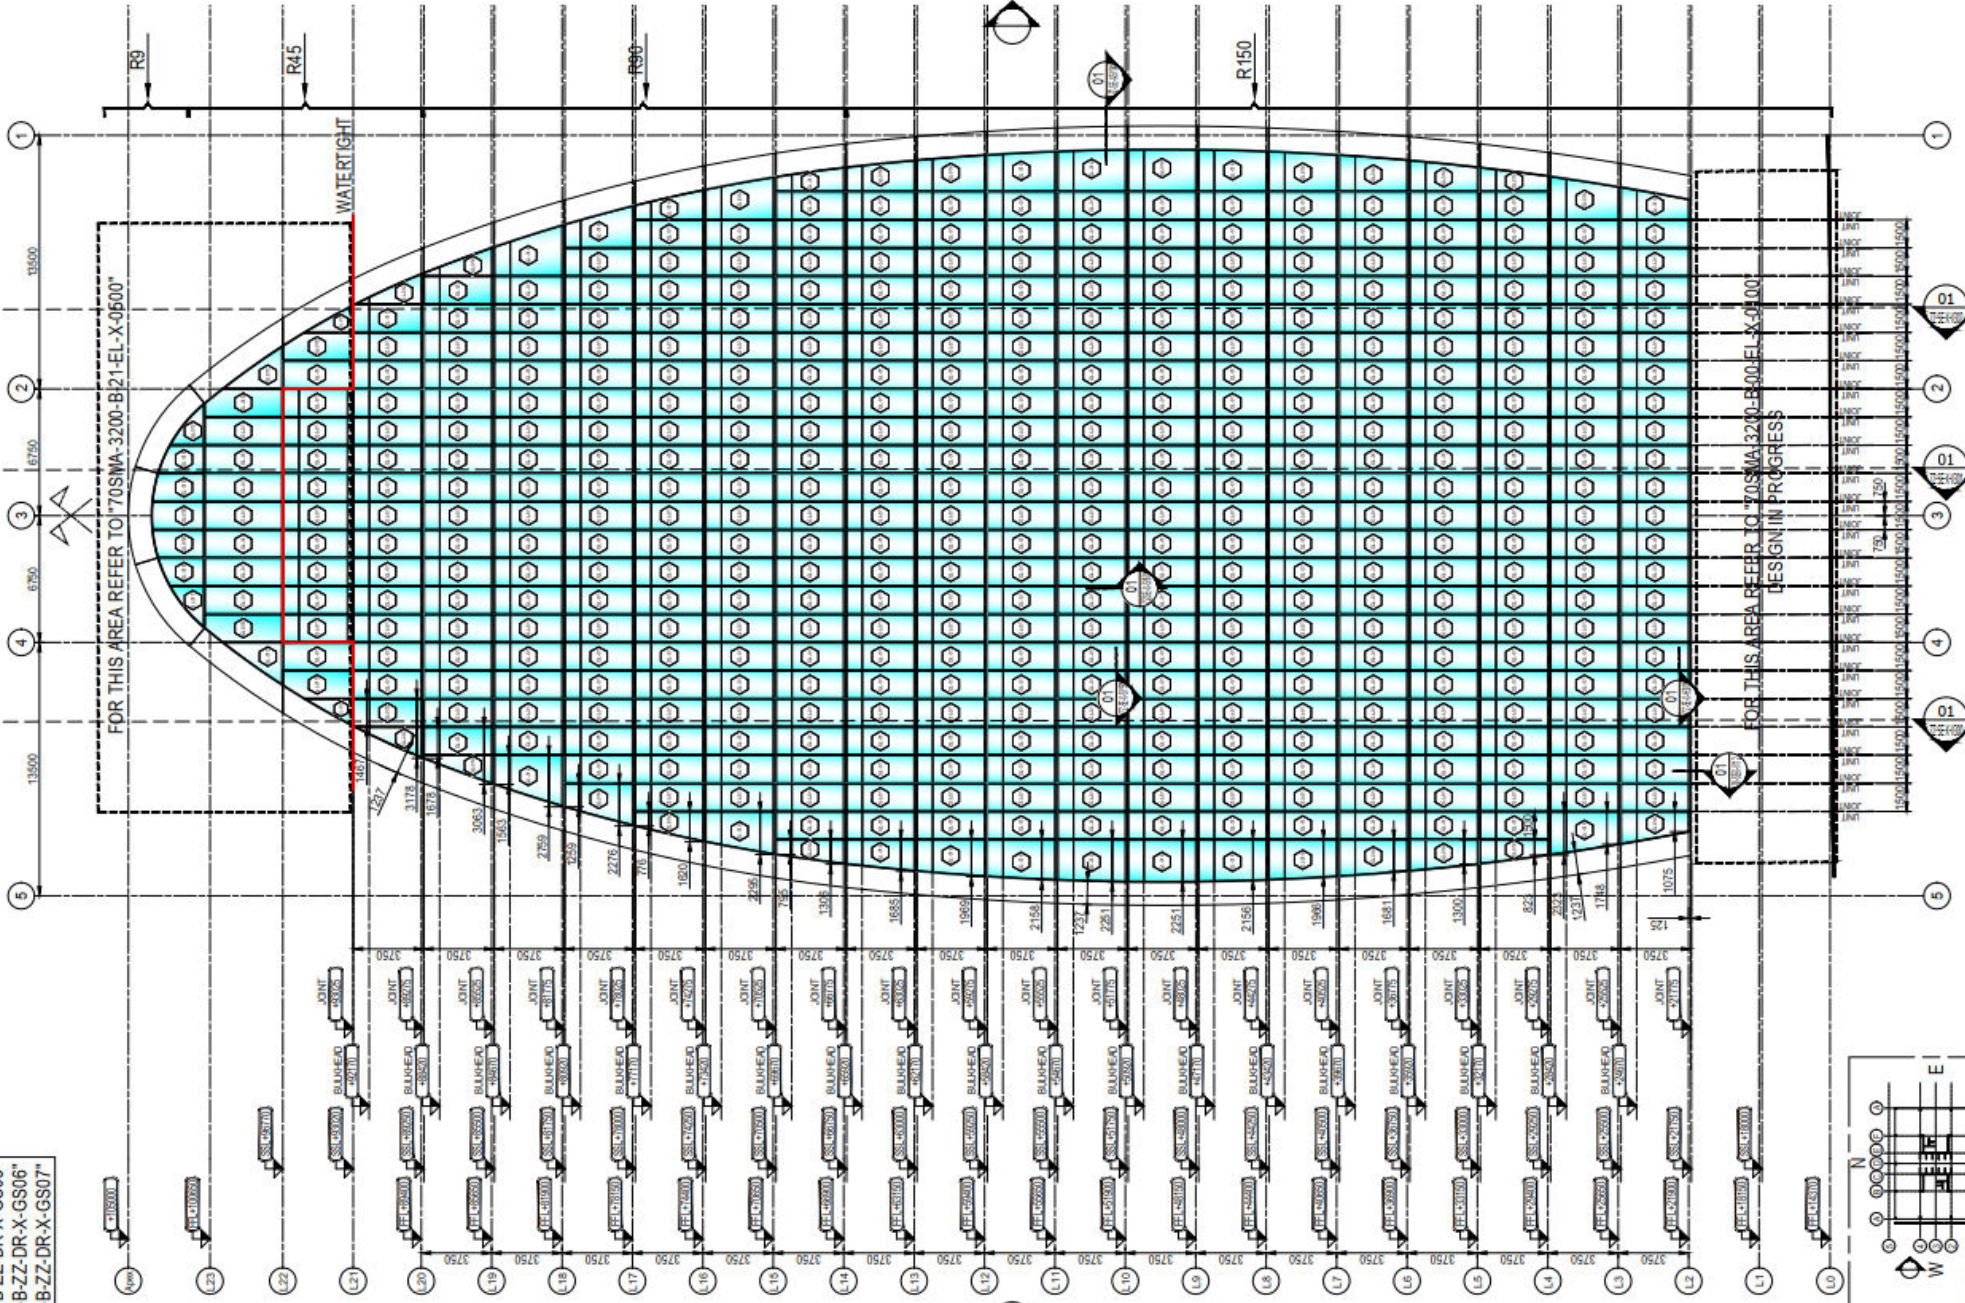

REFER TO GLASS SCHEDULE:
 "70SMA-3200-B-ZZ-DR-X-GS04"
 "70SMA-3200-B-ZZ-DR-X-GS05"
 "70SMA-3200-B-ZZ-DR-X-GS06"
 "70SMA-3200-B-ZZ-DR-X-GS07"

01 WEST ELEV.
 SCALE: 1/8"=1'-0"

FOR ELEVATION SOUTH SEE
 "70SMA-3200-B-ZZ-EL-X-0401"

FOR ELEVATION NORTH SEE
 "70SMA-3200-B-ZZ-EL-X-0400"

ELEVATION WEST

KEY PLAN